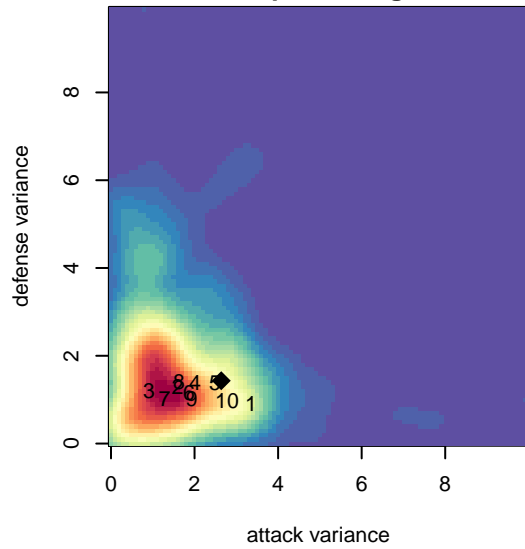

PacNW Blue B01

Pacific Northwest SC
 Tukwila, WA
 B01 total strength=1799
 attack=47.48 defense=21.36
 fall league = RCL B01 Div 2

alt names used:
 PACIFIC NORTHWEST PACNW 01 BLUE (WA
 PacNW B01 Blue B
 PacNW Soccer Club B01 Blue
 PacNW B01 Blue B
 PacNW B01 Blue B

Venues played:
 2017 Rainier Challenge Samba U17
 2017 Nike Crossfire Challenge Gold Group U17
 2017 RCL B01 Div 2
 2017 WYS Presidents Cup B01 Division 1
 2017 PacNW Winter Classic 2001 Showcase P

**attack and defense variance (black dot)
relative to other teams
and top 10 in region**