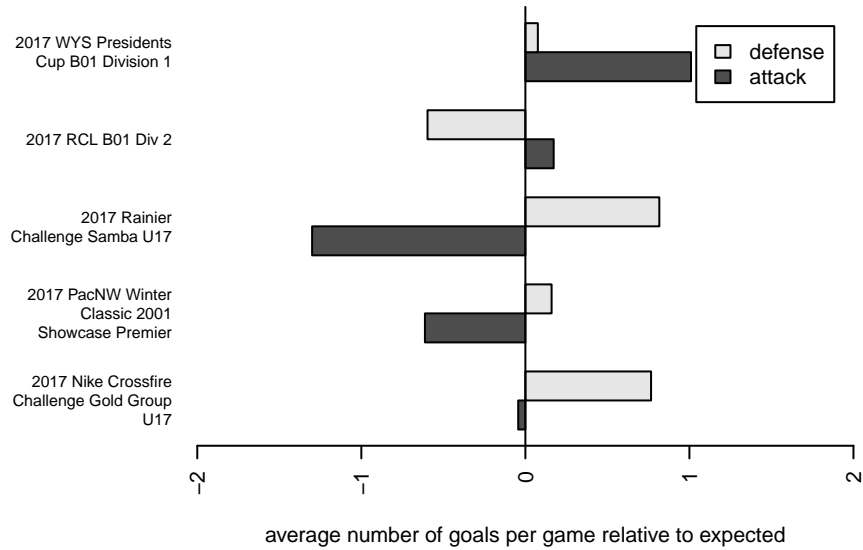

Performance relative to 13 month average