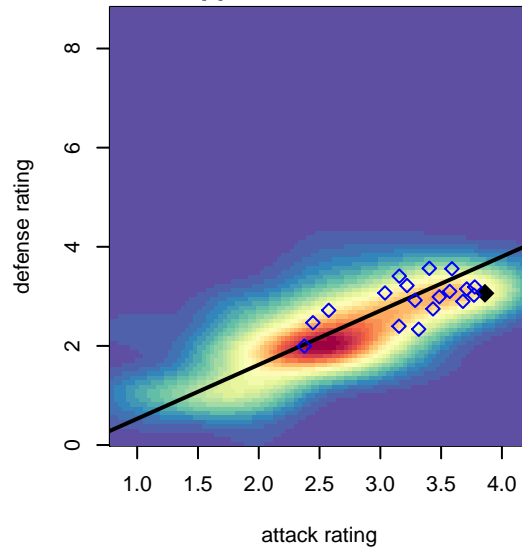

**attack and defense rating
relative to others at age
and all opponents in last 13 months**