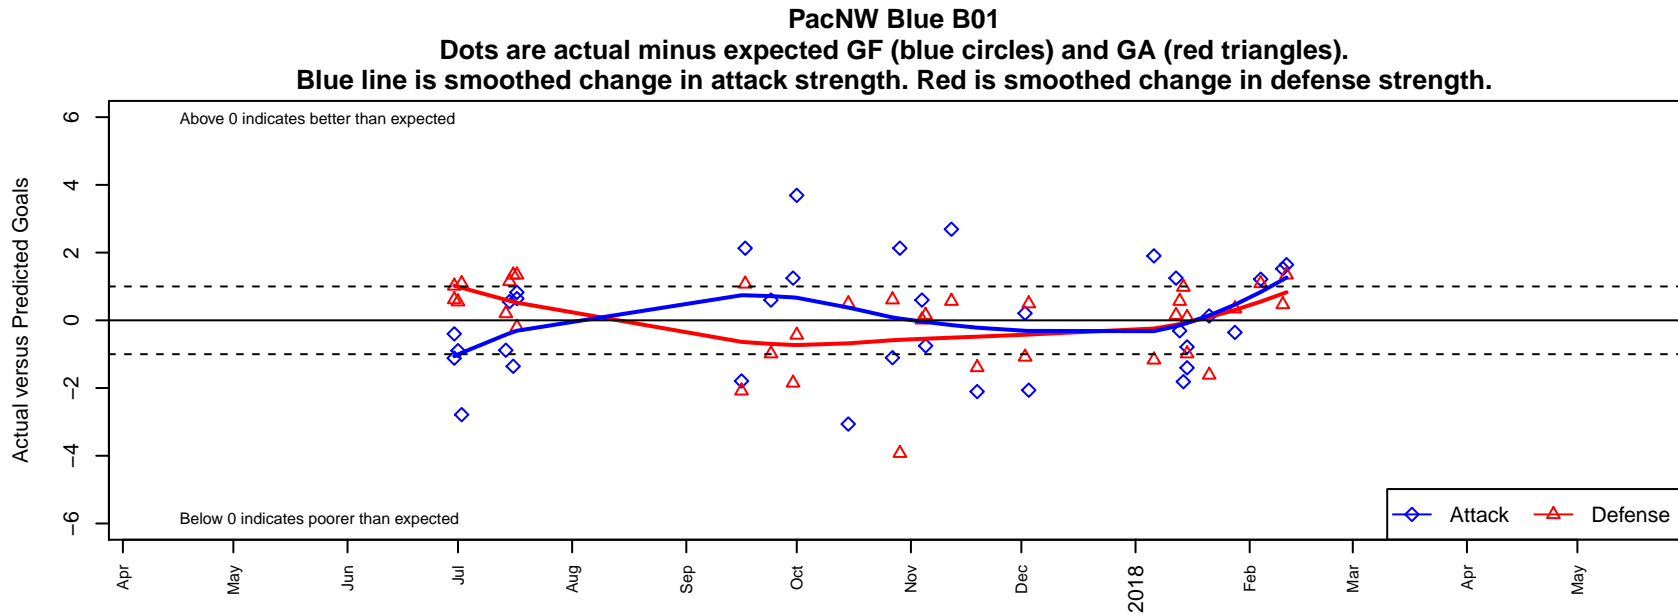

**attack and defense variance (black dot)
relative to other teams
and top 10 in region**

**attack and defense rating
relative to others at age
and all opponents in last 13 months**

PacNW Blue B01

Pacific Northwest SC
Tukwila, WA
B01 total strength=1799
attack=47.48 defense=21.36
fall league = RCL B01 Div 2

alt names used:
PACIFIC NORTHWEST PACNW 01 BLUE (WA
PacNW B01 Blue B
PacNW Soccer Club B01 Blue
PacNW B01 Blue B
PacNW B01 Blue B

Venues played:
2017 Rainier Challenge Samba U17
2017 Nike Crossfire Challenge Gold Group U17
2017 RCL B01 Div 2
2017 WYS Presidents Cup B01 Division 1
2017 PacNW Winter Classic 2001 Showcase P