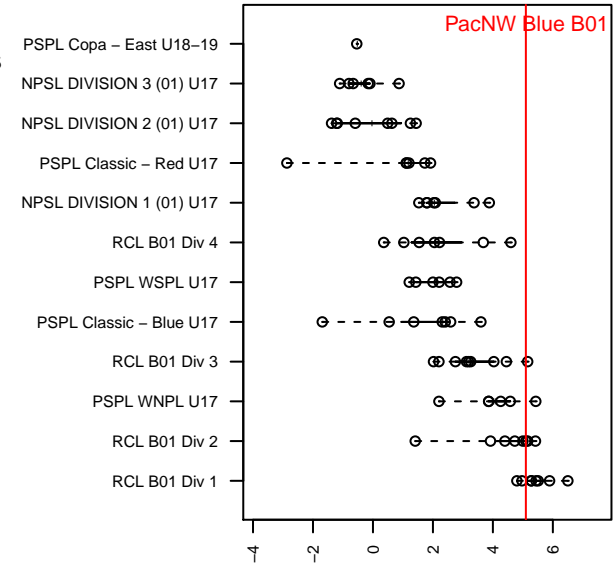

**attack and defense rating
relative to others at age
and all opponents in last 13 months**