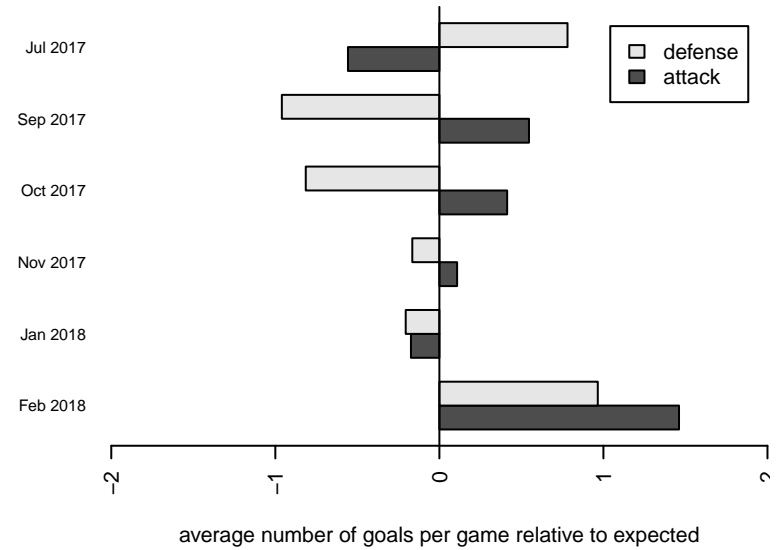

Performance relative to 13 month average